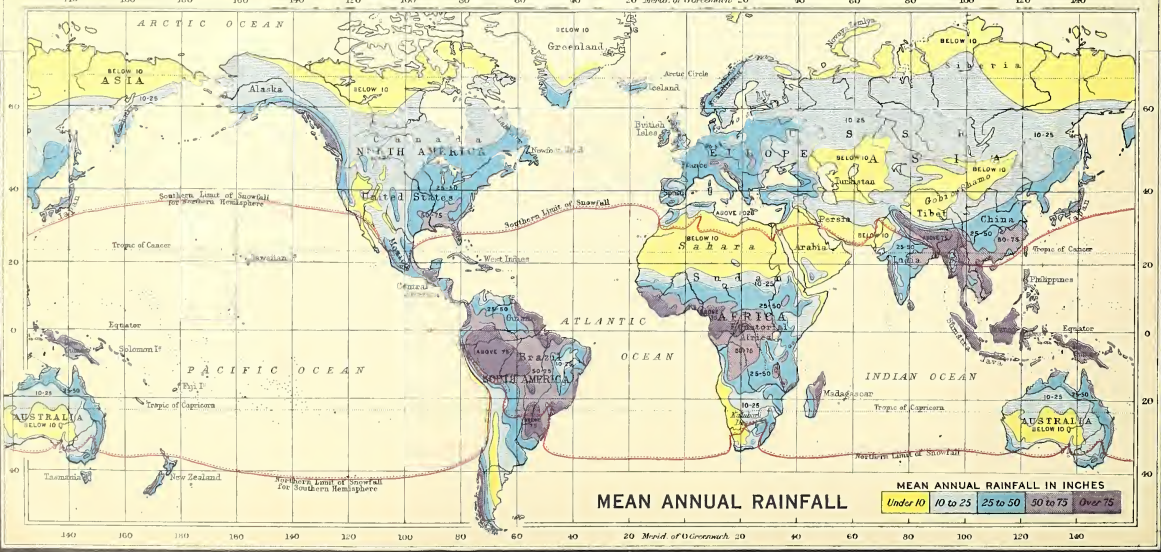

COVERING OF A 2 1/2 INCH WORLD GLOBE IN GORES

Note.—These gores are designed to be cut out and mounted on a Globe 2 1/2 inches in diameter which they will exactly cover.

The Figures on the Co-Tidal Lines denote the total number of hours from the starting point of the tide in the South-Eastern Pacific. Coasts with a Tidal Range of Ten Feet and over shown thus

The Drainage Areas are coloured according to the Oceans into which they drain. Inland Drainage Areas shown White

imuthal
projection

Mollweide's Equal-Area Projection

VOLCANOES, ETC.

- Active Volcanoes
- Extinct Volcanoes
- Solfataras
- Mud Volcanoes
- ⊕ Geysers

MAGNETIC VARIATION, 1932

■ West of True North
■ East of True North

Note to Ocean Currents

Warm Currents Cold Currents
 direction of the currents is shown by the arrows.
 thickness of the arrows indicates by the number of strokes
 mean speed of the water drift in an hour.
 thick strokes above indicate the number of nautical miles.
 thin strokes below indicate the number of quarters of a mile.
 → 1 mile → 2 miles → 3 miles
 → 1/4 → 2/4 → 3/4

Note to Monsoon Drifts

In the Indian Ocean, the China Sea and the West Coast of Mexico and Central America, the currents change with the Monsoons. The simple arrows → show the S.W. and S.E. Monsoon Drift during the Northern Summer. The arrows marked thus ← → show the N.W. and N.E. Monsoon Drift during the Northern Winter. Limit of Floating Ice Limit of Pack Ice
 Sea-Weed